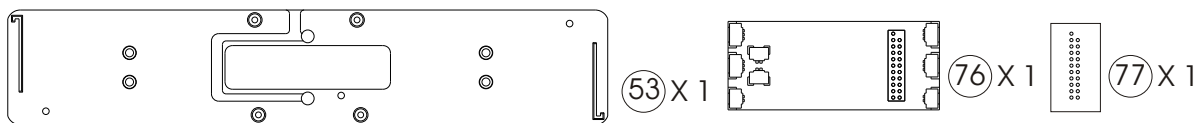

SPARE PARTS DRAWING 11087500 PARK ROYAL RAILBUS OO SCALE

① X 1

② X 1 □ ③ X 1

①⑤ X 1 ②⑩ X 10 ③⑪ X 10 ④⑫ X 2 ⑤⑬ X 1

(NOT FOR ALL VERSION)

(NOT FOR ALL VERSION)

(NOT FOR ALL VERSION)

- 2 x Gear 17Z M04
- 2 x Spurgear 20Z 10Z M04
- 2x Gear 12Z M04
- 2 x Wormgear M04
- 2 x Bearing for wormgear
- 2x Axle for wormgear
- 2x Axle for Z17 gear
- 2x Axle for Z20 spurgear