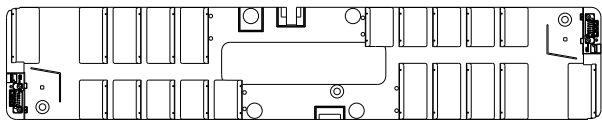

SPARE PARTS DRAWING 11087500 PARK ROYAL RAILBUS OO SCALE

① X 1

② X 1 □ ③ X 1

①⑤ X 1 ②⑩ X 10 ③⑪ X 10 ④⑫ X 2 ⑤⑬ X 1

(NOT FOR ALL VERSION)

(NOT FOR ALL VERSION)

(NOT FOR ALL VERSION)

- 2 x Gear 17Z M04
- 2 x Spurgear 20Z 10Z M04
- 2x Gear 12Z M04
- 2 x Wormgear M04
- 2 x Bearing for wormgear
- 2x Axle for wormgear
- 2x Axle for Z17 gear
- 2x Axle for Z20 spurgear