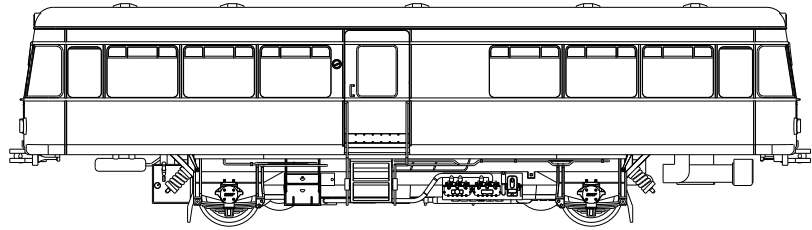

SPARE PARTS DRAWING 11087500 PARK ROYAL RAILBUS OO SCALE

① X 1

② X 1 □ ③ X 1

①⑤ X 1 ②⑩ X 10 ③⑪ X 10 ④⑫ X 2 ⑤⑬ X 1

(NOT FOR ALL VERSION)

(NOT FOR ALL VERSION)

(NOT FOR ALL VERSION)

- 2 x Gear 17Z M04
- 2 x Spurgear 20Z 10Z M04
- 2x Gear 12Z M04
- 2 x Wormgear M04
- 2 x Bearing for wormgear
- 2x Axle for wormgear
- 2x Axle for Z17 gear
- 2x Axle for Z20 spurgear