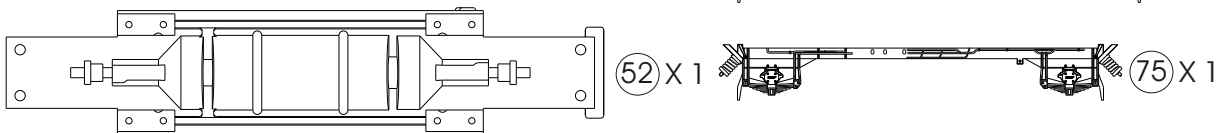

SPARE PARTS DRAWING 11087500 PARK ROYAL RAILBUS OO SCALE

① X 1

② X 1 □ ③ X 1

①⑤ X 1 ②⑩ X 10 ③⑪ X 10 ④⑫ X 2 ⑤⑬ X 1

(NOT FOR ALL VERSION)

(NOT FOR ALL VERSION)

(NOT FOR ALL VERSION)

- 2 x Gear 17Z M04
- 2 x Spurgear 20Z 10Z M04
- 2x Gear 12Z M04
- 2 x Wormgear M04
- 2 x Bearing for wormgear
- 2x Axle for wormgear
- 2x Axle for Z17 gear
- 2x Axle for Z20 spurgear